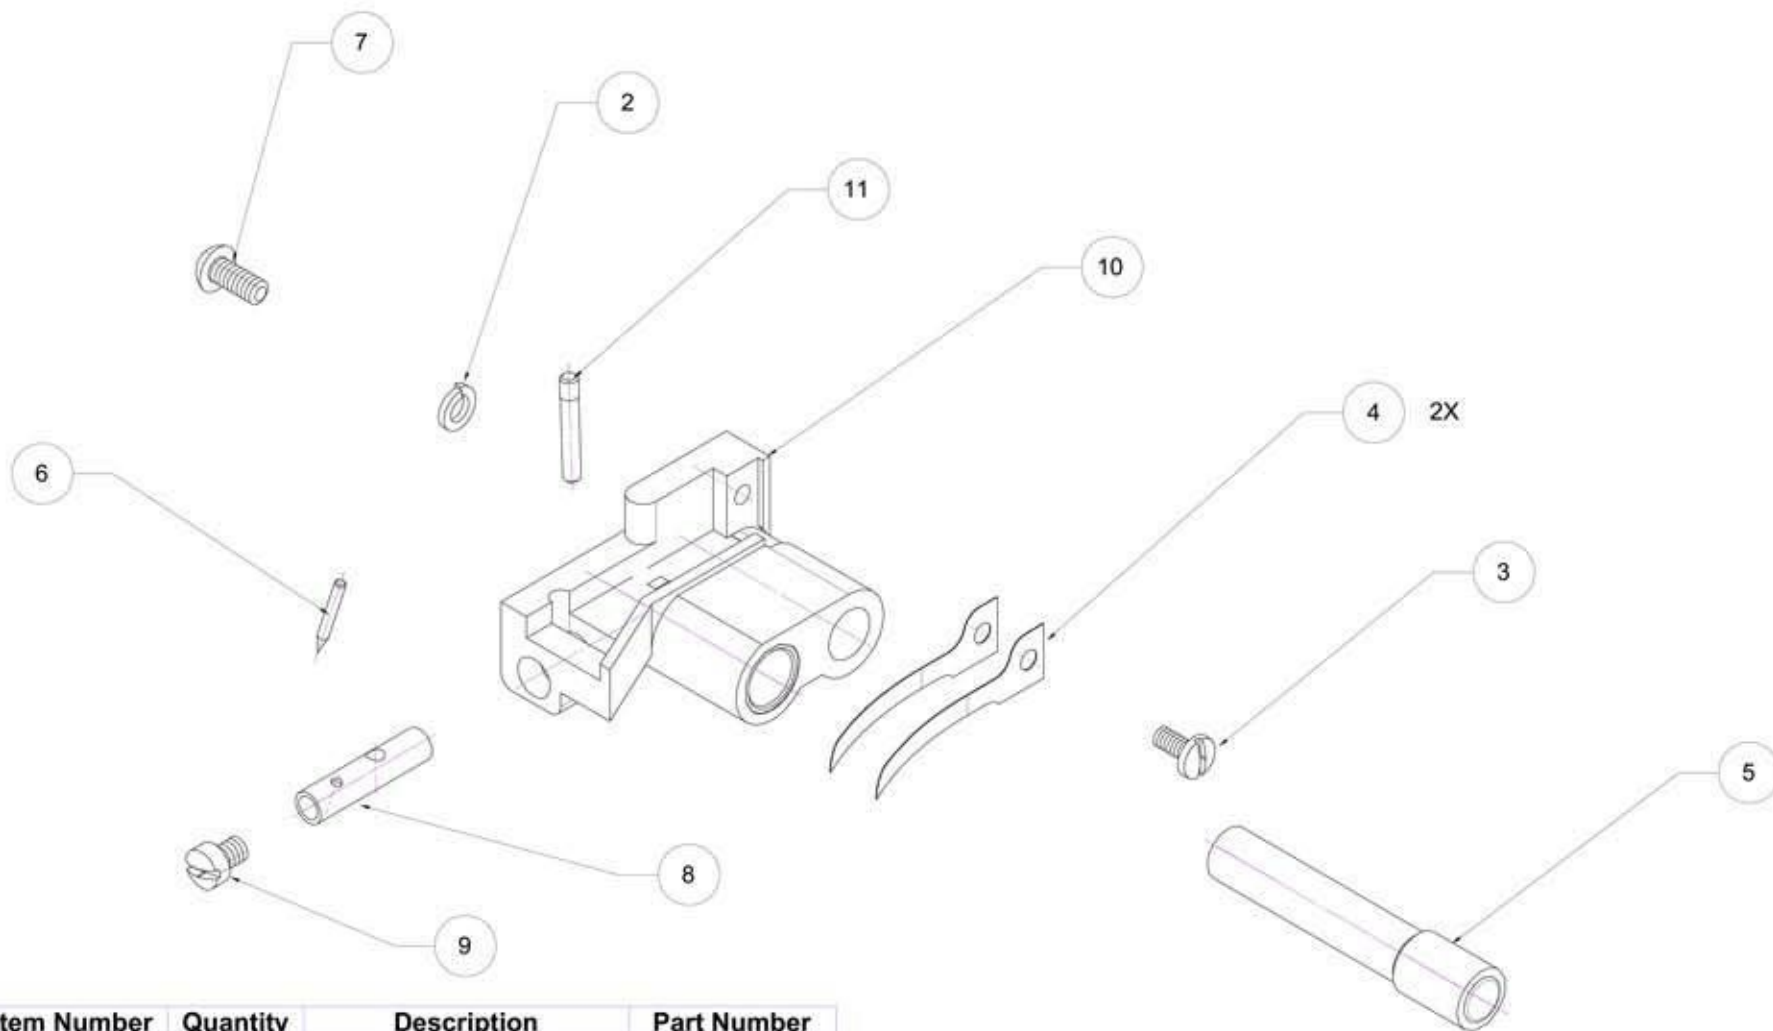

4

3

2

1

D

D

C

C

B

B

A

A

Item Number	Quantity	Description	Part Number
2	1	#6 Lock Washer	7013
3	1	#4-40 X 6.2mm BH Screw	7030
4	2	Spring, Gooser needle	7019
5	1	Magnet Assembly	7025
6	1	Gooser needle	7040
7	1	#6-32 X 8mm RH Screw	7010
8	1	Holder, Gosser Needle	7041
9	1	#6-32 X 4.8mm FH Screw	7042
10	1	Gooser Body Assembly	7023
11	1	Lock Pin, gooser	7022

Gooser Assembly

12-07

7293

B

4

3

2

1