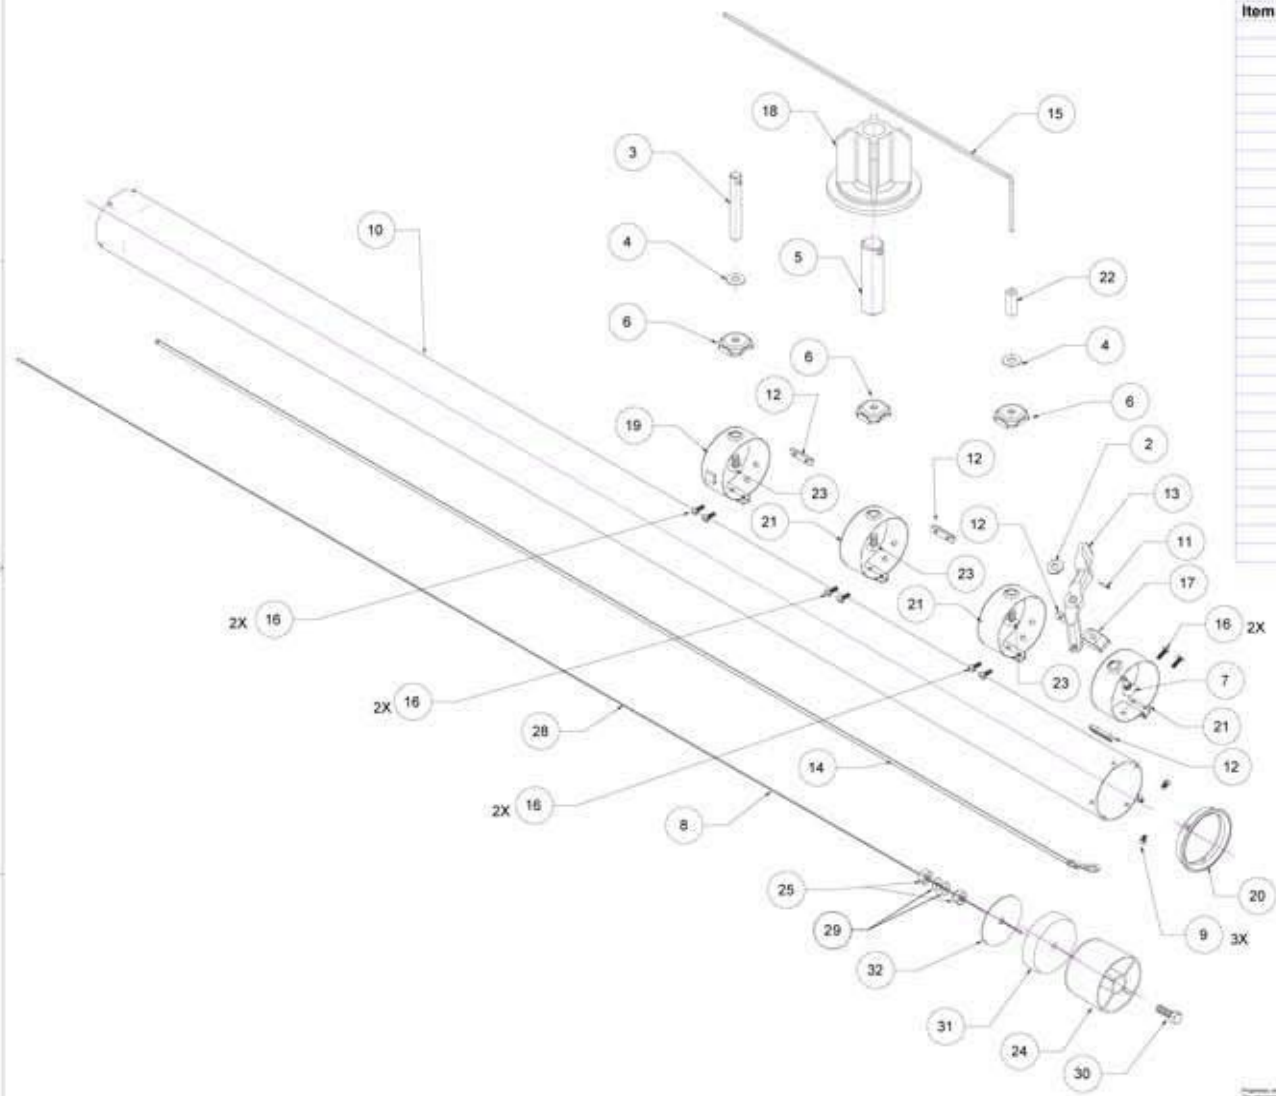

Item Number	Quantity	Description	Part Number
2	1	Washer, #14 Brass	7178
3	1	Post	7155
4	2	1/4" Washer	7148
5	1	Paper Spool, Shaft	7159
6	3	Band Adaptor	7157
7	1	Creaser Screw	7335
8	0	Plunger Cup Assembly	7288
9	3	6-32 x 3/16 FH Screw	7170
10	1	Main Tube	7166
11	1	Cotter Pin	7116
12	4	Block, Band Clamp	8109
13	1	Creaser Trigger	7165
14	1	Creaser connector Assembly	7198
15	1	Tape Roll Keeper	7162
16	8	#5-40 X 10 3mm BH Screw	7154
17	1	Nut, Bracket	7320
18	1	Tape Spool	7164
19	1	Band	7158
20	1	Tube Protector	7169
21	3	Band	7171
22	1	Post Socket	2161
23	3	1/4-20 X 12.5mm FLH Screw, Phillips	7160
24	1	Plunger	7130
25	2	1/4-20 Hex Nut	7135
28	1	Cable Assembly	7137
29	2	1/4 Plastic Washer	7000
30	1	1/4-20 Hex Hd Screw	7134
31	1	Plunger Cup	7132
32	1	Washer, Plunger Cup	7133

Taper Tube Assembly

12-07	7563	B