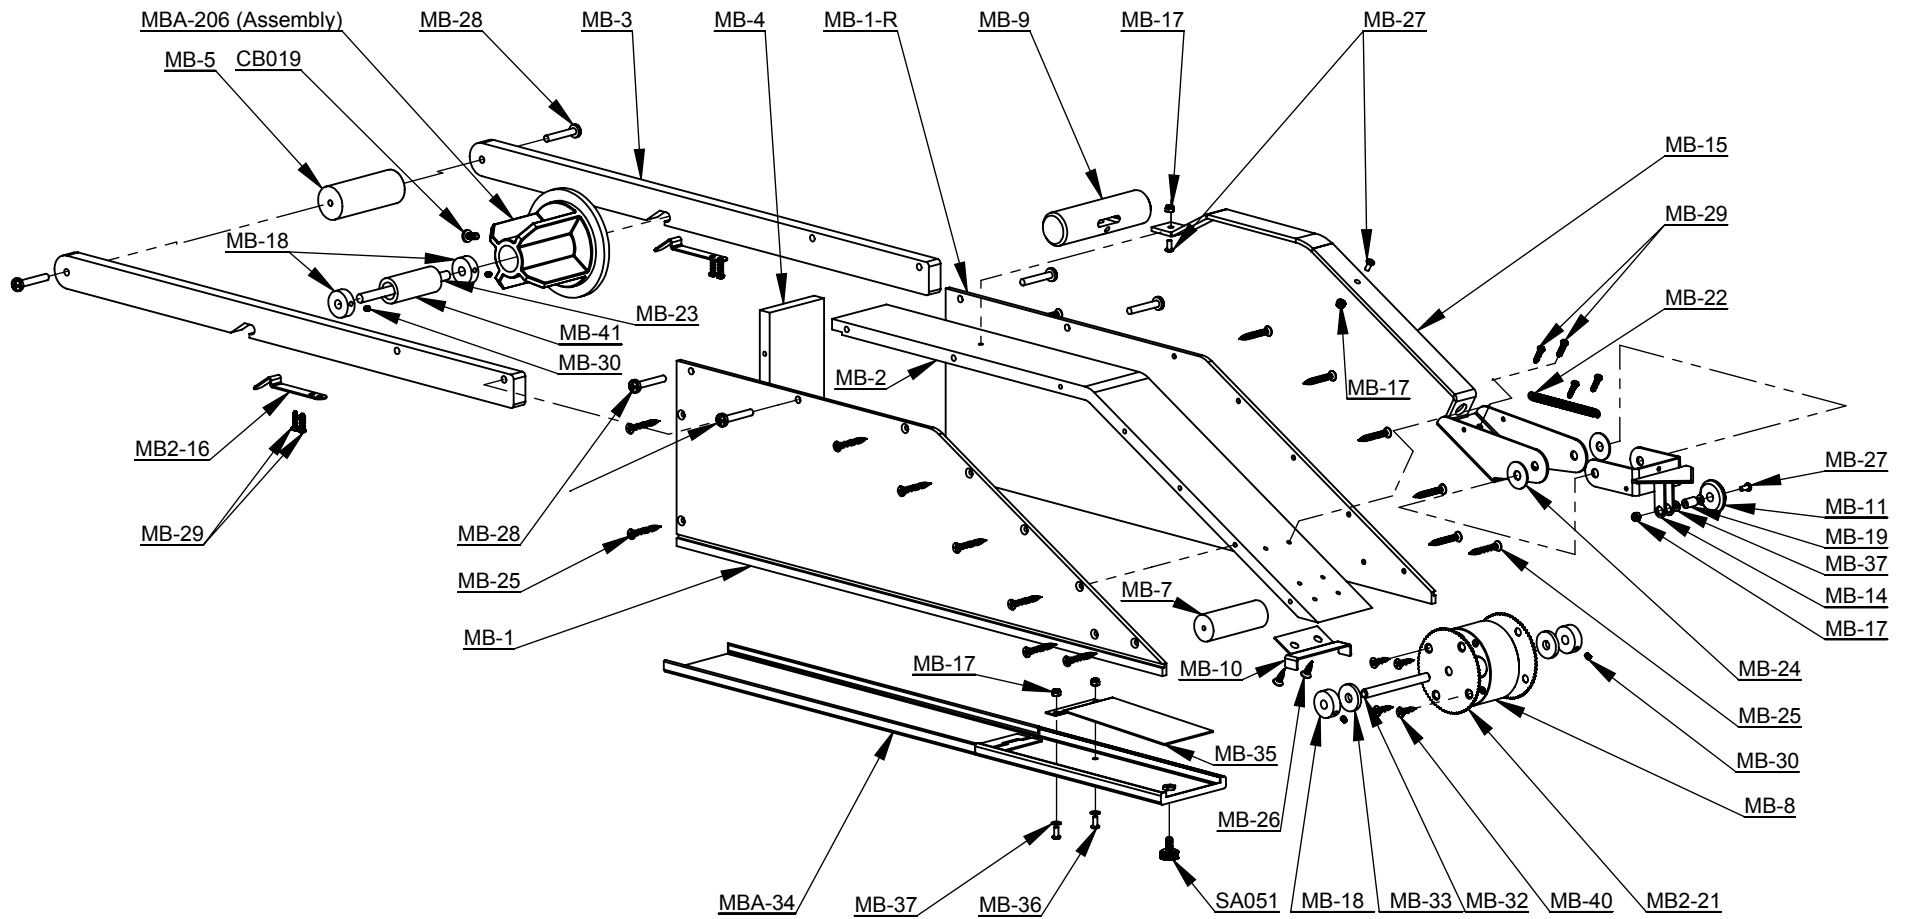

TAPEPRO

DRYWALL TOOLS

WMB-L Mud Box

Effective 2010