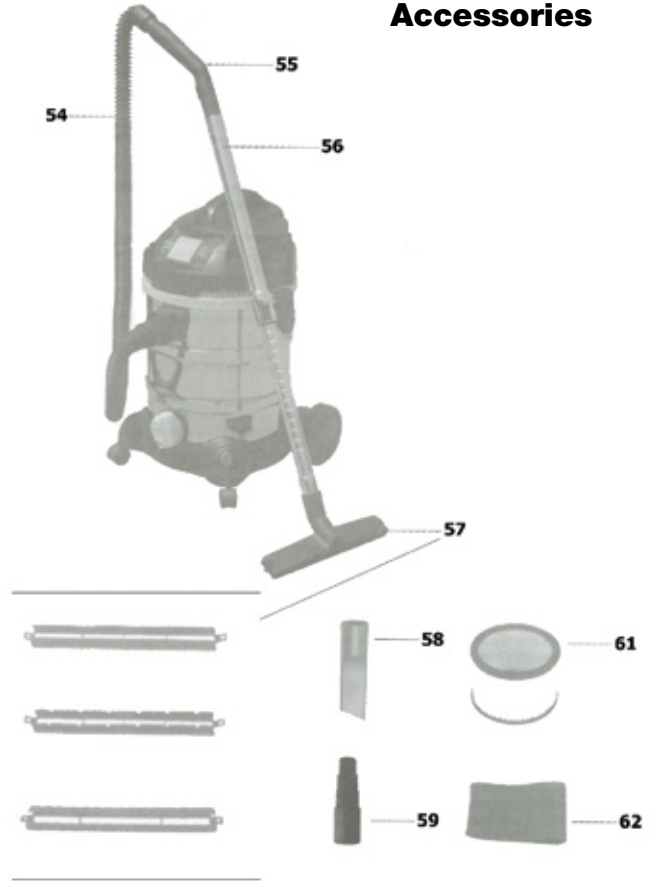

Accessories

Carbon Brush DE-30L-53

Cloth Dust Bag DE-30L-60